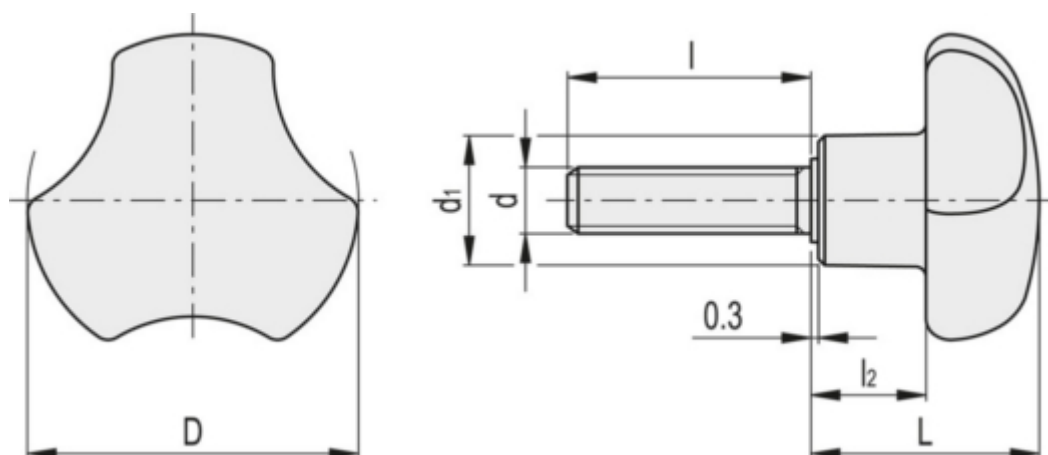

Data Sheet

Article number: 2302151766

Description: Lobe knob
VTT.32-SST-p-M6x30 CLEAN

Measures

D	= 32
d1	= 14
Dg	= -
l2	= 11.5
L	= 23
L1	= 30
Weight in (g)	= 19